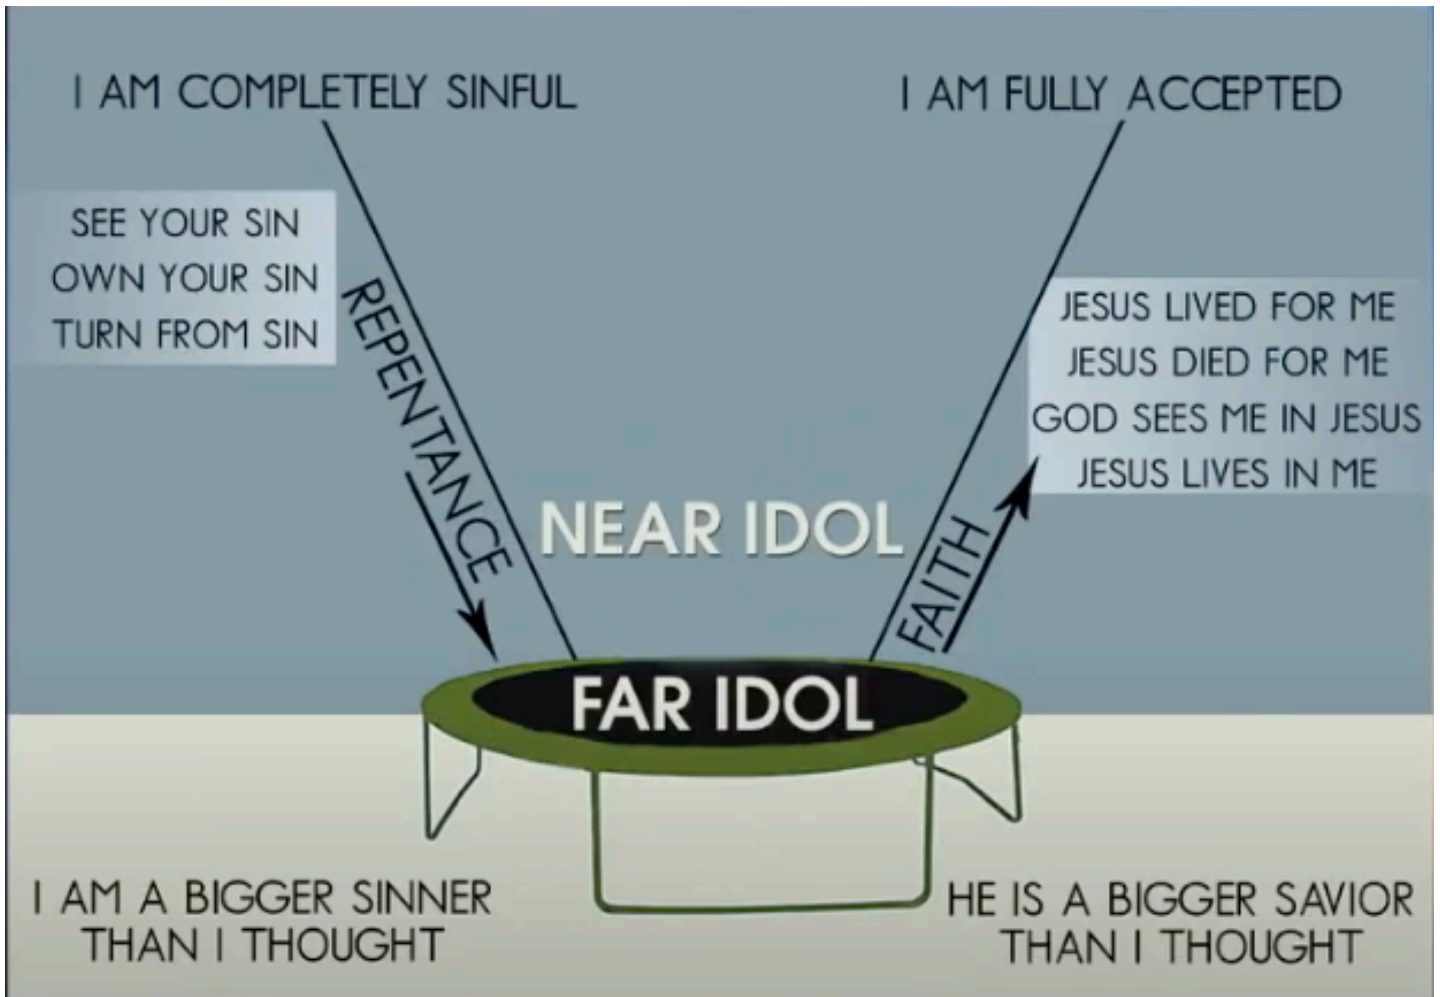

Source Versus Surface Idols

Matt Chandler

“All of your idols are accusations against God”

Idol	Desire	Fear	What It Costs	How Others Feel	Results	Other notes/things to listen for
Comfort	Pleasure Quality of life Freedom	Stress Demands	Productivity	Hurt	Laziness	Boredom will haunt them Relationships are work and therefore not deep
Approval	To be affirmed To be loved by others	Rejection	Independence	Smothered	Cowardice	Spineless Will not voice opinions w/ motive of keeping others happy
Control	To have mastery over ___ area of life Certainty Standards	Uncertainty	Spontaneity Loneliness	Condemned Micromanaged	Worry	"If I want it done right, I must do it myself" "Why can't you just..."
Power	Success Influence Winning	Humiliation	Must bear responsibility	Used	Anger	Heart is most often exposed when they lose Often found in those struggling with gambling, addiction, and abuse